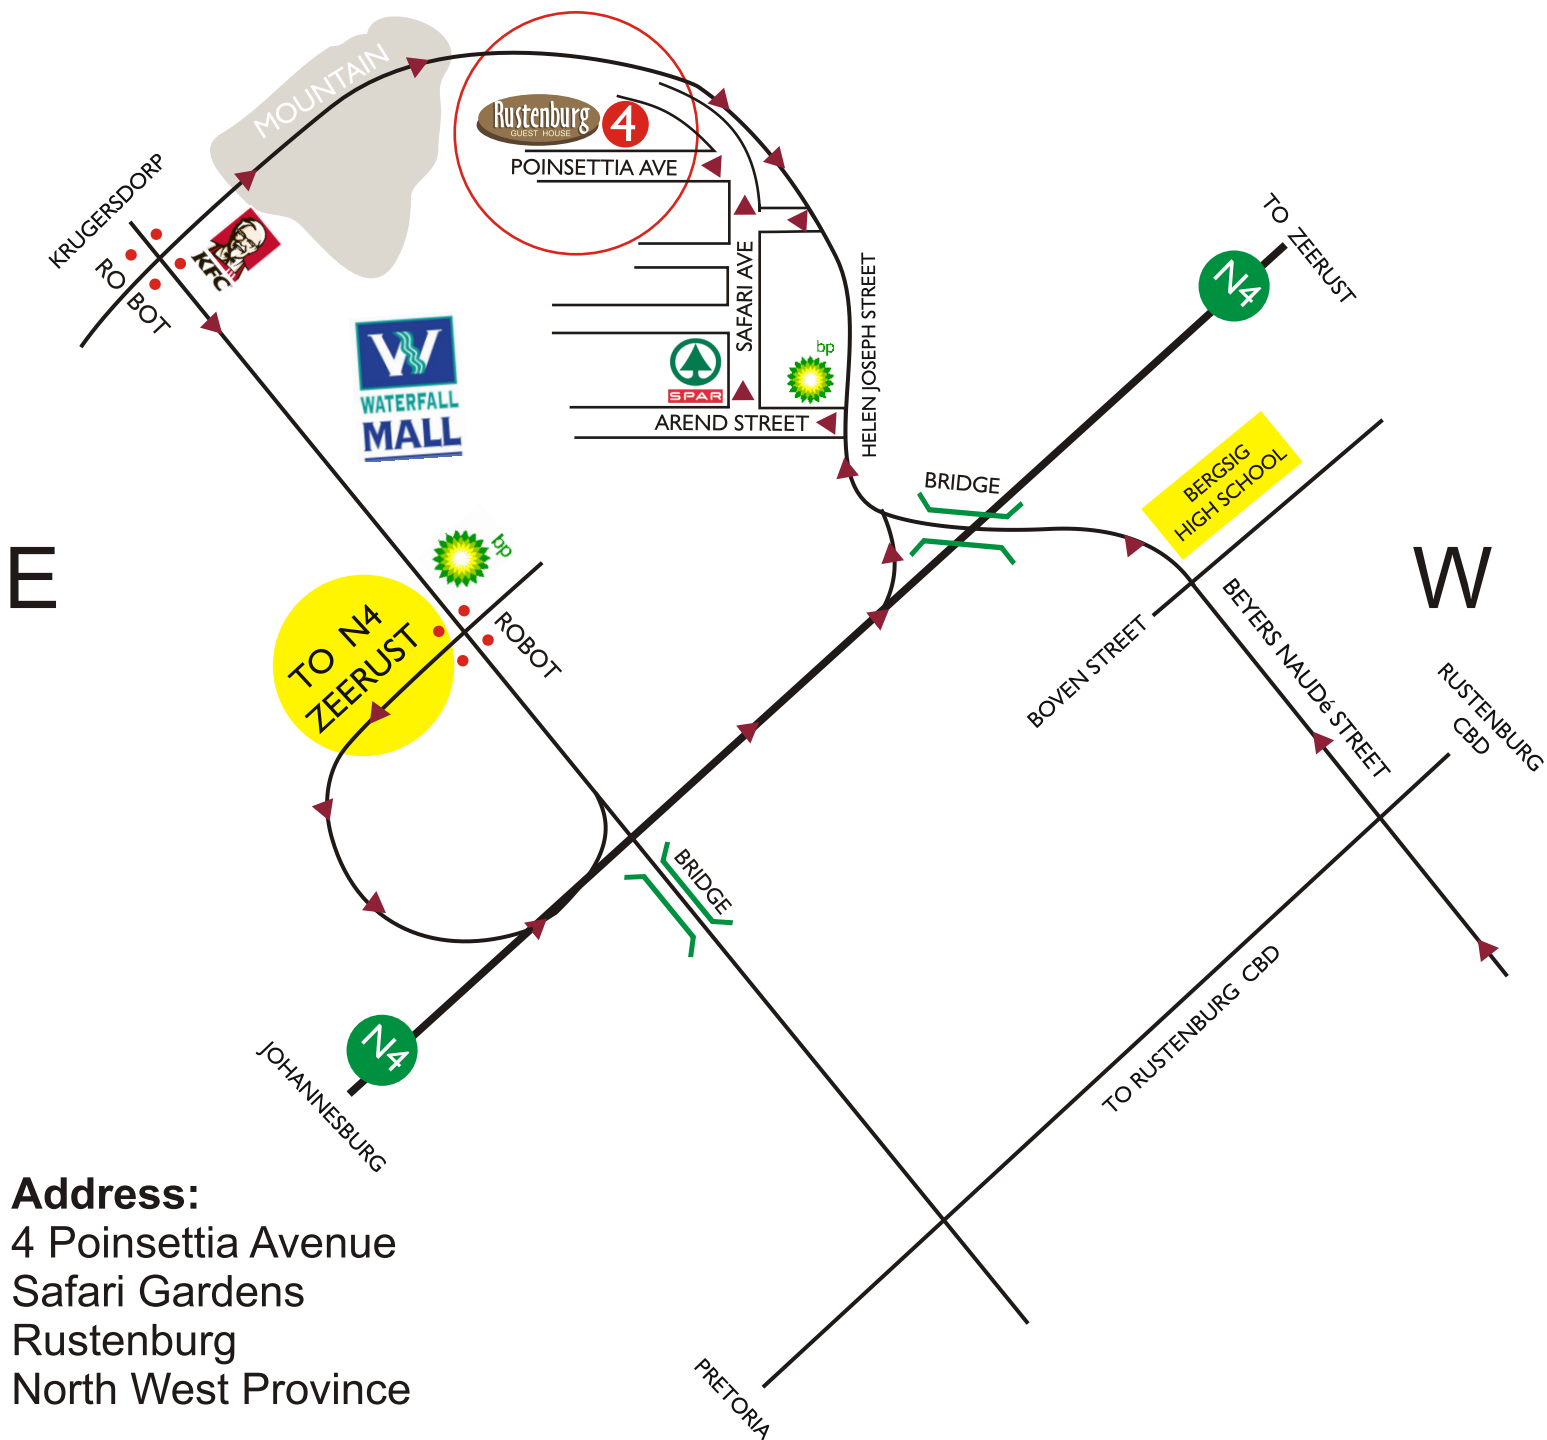

Rustenburg Map

GUEST HOUSE

Map **NOT** to Scale

Address:
4 Poinsettia Avenue
Safari Gardens
Rustenburg
North West Province

Telefax:
014 533 3244
Cell number:
083 625 3525 (refer to Piet)

GPS Coordinates: S 25 41.845 E27 13.197

Drive Safely!